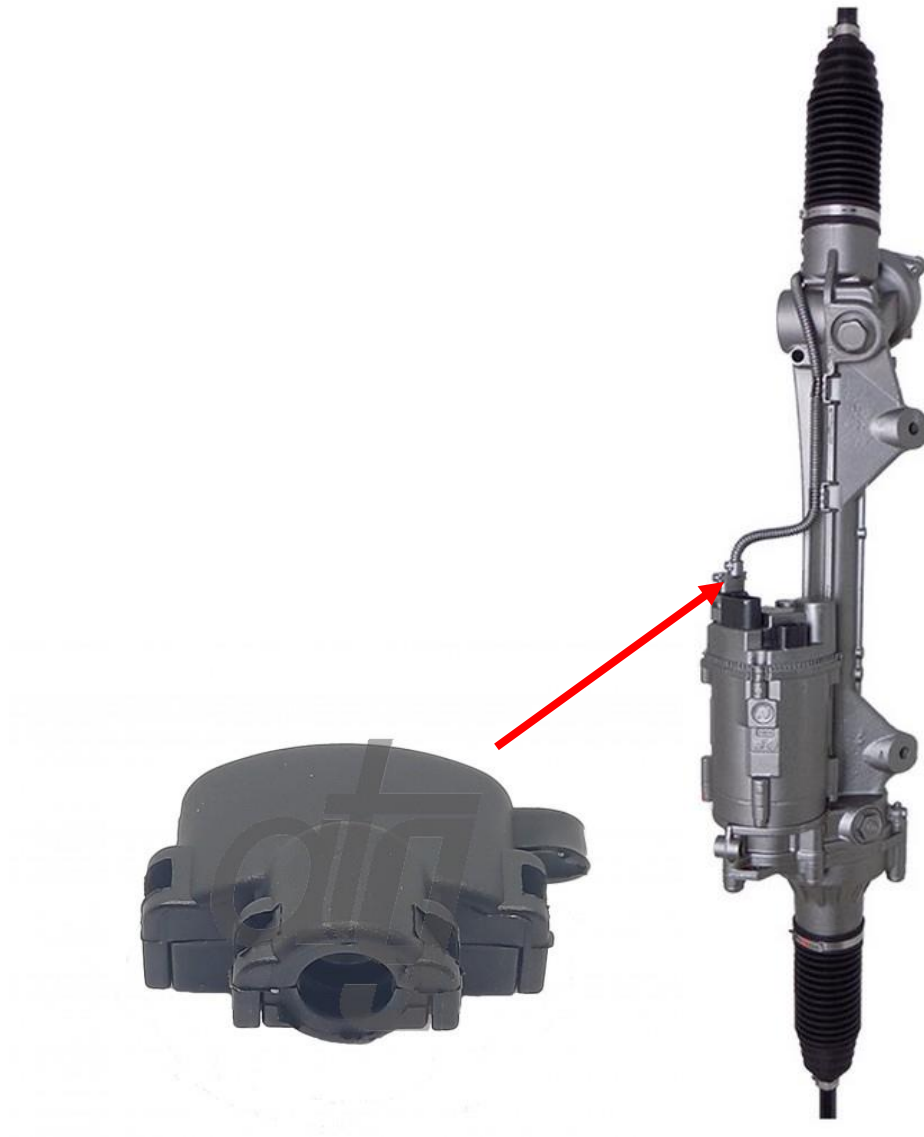

Protective cover Part No. 40360024

Application
BMW 1 F20, 1 F21, BMW 3 F30, 3 F31, 3 F35 2011-

FITS THE FOLLOWING

Rack part number	Crossreferences	Application
ATGE40701RB	BMW 32106854894, 32106863856, 32106874852, 32106858782, 32106874418,	BMW 1er II (F20-F21) (2011 - 2017) 3er VI (F3x) (2012 - 2017)